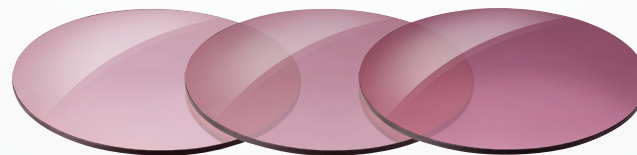

25 %

50 %

75 %

acunis® is available in different models:

acunis®
plastic frame
panto

acunis®
plastic frame
square

Specially designed for spectacle wearers:

acunis®
spectacle frames

acunis®
XL frame small

acunis®
XL frame large

acunis® in customised frame

Whether your favourite frame or a new frame – acunis® lenses can be ground to your specifications. Your optician has a large selection of frames available to choose from.